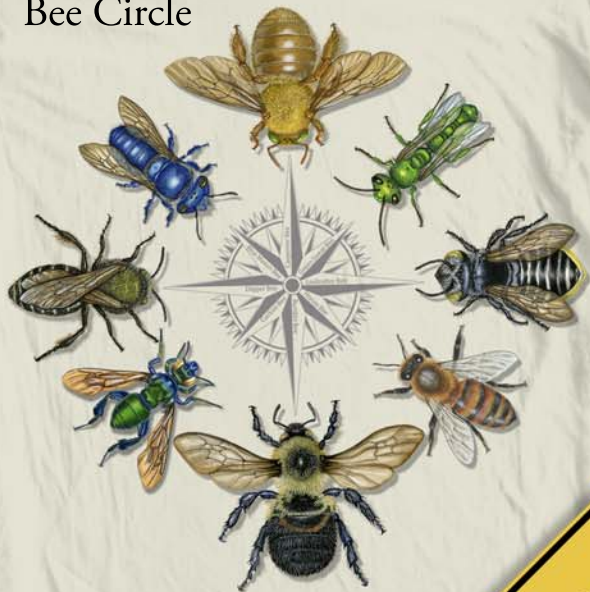

WILD COTTON

BEE DESIGNS[®]

WC587
Bee Circle

X43

X207

12" X 12" Aluminum Sign

Custom
Designs

WC587G - 2" X 3" Magnet